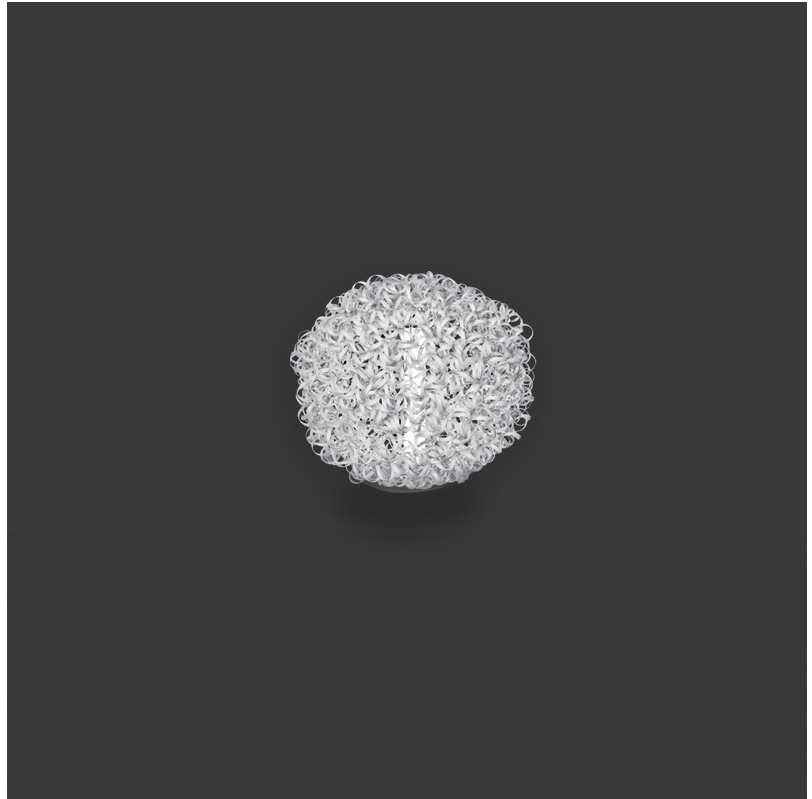

SALSOLA PORTABLE

E44010-

base number   Finish
Options

1. To build a product code in our configurator select the specify button on the base model # product page
2. To build a manual product code on this datasheet choose from the options listed below in blue font and add the suffix to the base model #

GENERAL

Series: Salsola
Brand: Icone
Division: Exterior
Mounting Type: Portable
Mounting Location: Floor
Subcategory: Ambient

PHYSICAL

Shape: Abstract
Diameter (mm): 480
Diameter (in): 18 ⁷/₈
Light Distribution: Omnidirectional
Fixture Finish: WHI / OBN
Fixture Material: Aluminum
Upon Request: Bolt Down

ELECTRICAL

Number of Lamps: 1
Lamp Type: LED Retrofit
Bulb Included: Bulb Not Included
Max. Wattage Per Lamp (W): 15
Lamp Base: E26
Input Voltage (V): 120
Upon Request: 277Vac / GU24

LED

OPTICAL

RATINGS AND CERTIFICATIONS

Certified By: Certified for North American Standards
IP rating: IP44

PROJECT	_____
TYPE	_____
SPECIFIER	_____
QUANTITY	_____
DATE	_____

Ø480mm 18 ⁷/₈"